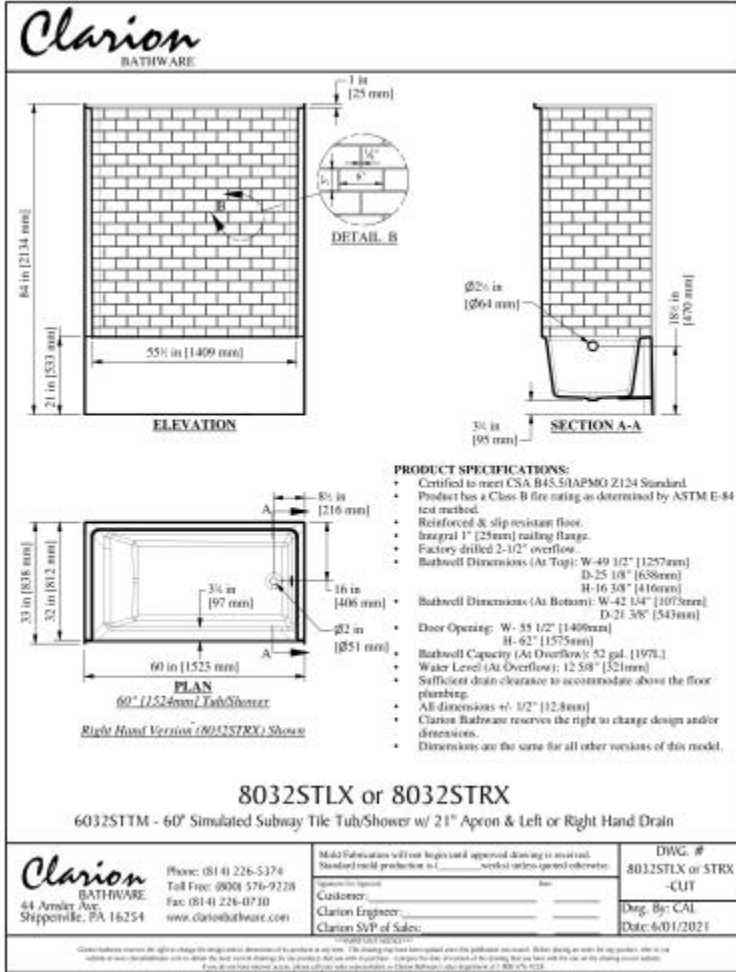

RE8032STLX or RE8032STRX 60 x 33 AcrylX One-Piece Alcove Tub & Shower

Model number:

CL040074

Dimensions: 60" x 33" x 84"

Installation: Alcove

Material: AcrylX™

Standard Features:

- New Unit for 2020!
- AcrylX™
- Gridlock slip resistant floor
- Subway tile finish (Subway tile is 3" x 6")
- Ergonomic backrest

Bone

White

Certifications

CLARION products adhere to one or more of the following certifications:

Clarion

RE8032STLX or RE8032STRX 60 x 33 AcryIX One-Piece Alcove Tub Shower

Model number:

CL040074

Dimensions: 60" x 33" x 84"

Installation: Alcove

Material: AcryIX™

Dimensions

60 x 33 x 84 In.
(1523 x 838 x 2134 mm)

Water Capacity

52 gallons - 196 3/4 liters

Deep Sump Height

16.375 In.

Drain location:

Left

Right

Project: _____

Contractor: _____

Representative: _____

Date: _____